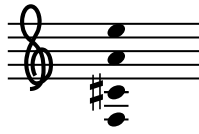

THAT 20 kHz SMILE

for solo violin

scordatura
(suggested)

Colin Holter

modo ordinario (gradually change) *molto flautando*
normale (gradually change)

♩ ≈ 112

pizz......

pp Minneapolis, MN
November 2007